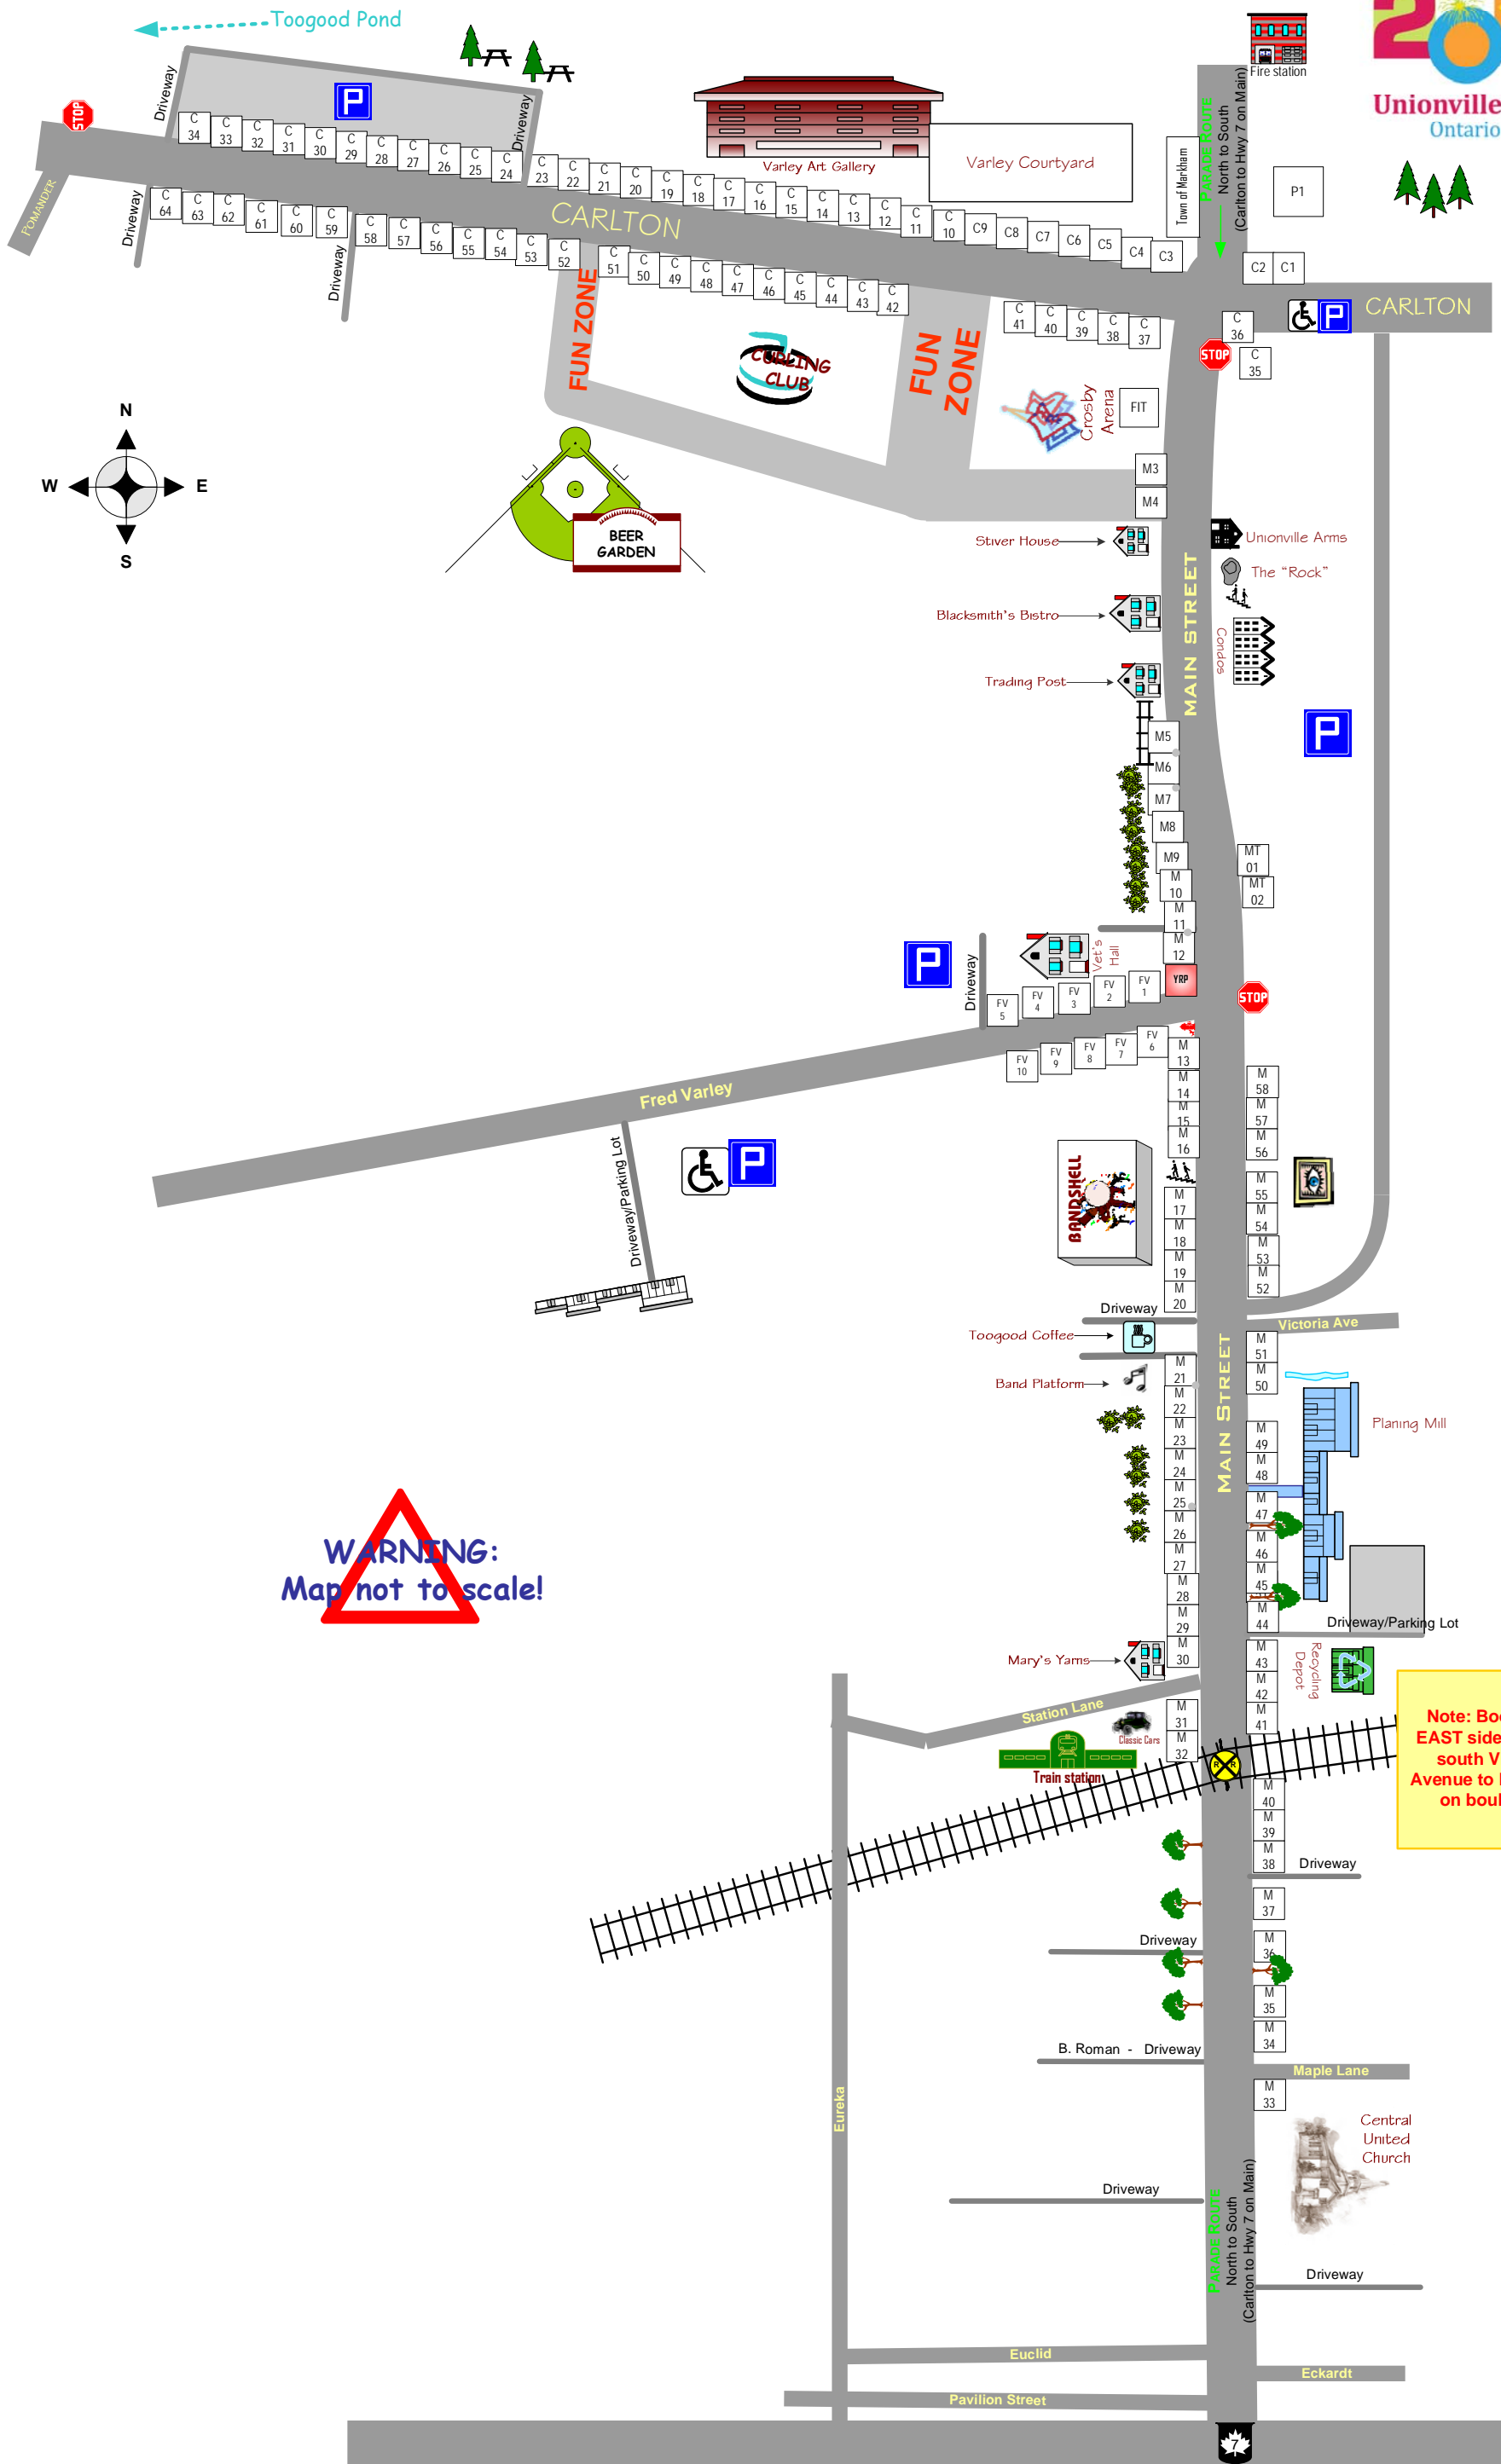

# Unionville Festival Booth Locations - 2010

**WARNING:**  
Map not to scale!

**Note: Booths on EAST side of Main, south Victoria Avenue to be placed on boulevard**